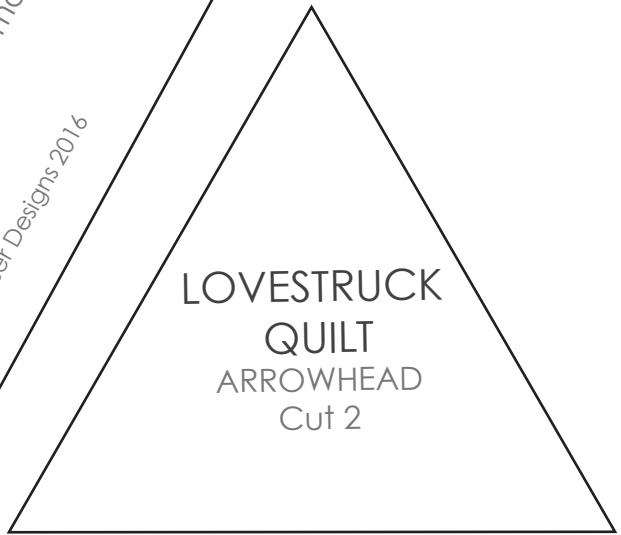

# PATTERN

**LOVESTRUCK QUILT**

TEMPLATE E / E-Rev  
Cut 8 from Background Fabric  
Cut 4

Flip template upside down and cut 4 more in reverse  
\*\*revised\*\*

© Schlosser Designs 2016

**LOVESTRUCK  
QUILT  
ARROWHEAD  
Cut 2**